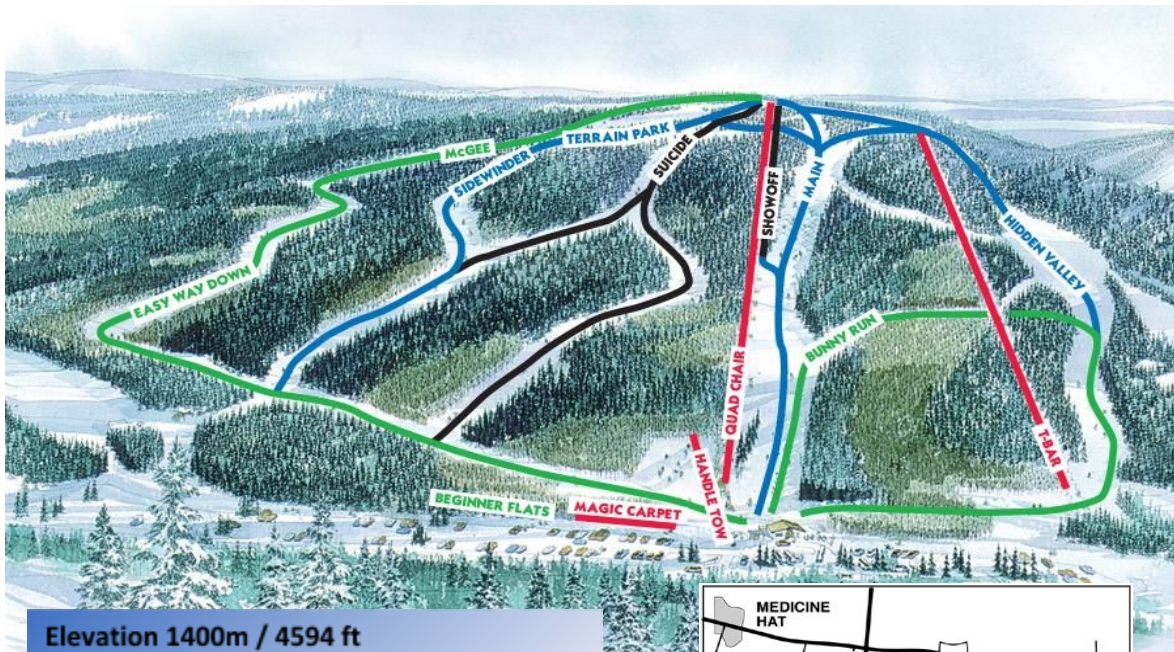

HIDDEN VALLEY SKI RESORT

Group Information 2019/20

Hidden Valley
info@skihiddenvalley.net

Hidden Valley Ski Resort is the perfect destination for your group. This unique location is 45 minutes from Medicine Hat, Alberta in Cypress Hills Provincial Park. Whether it is a family outing, a group of friends, a birthday party, club or team, a staff reward or your church group our ski hill is ready to provide your group with a fun outdoor recreational outing. We are ready for your visit and we will support your event planning and help you every step of the way. If you have **20 or more** in your group then this program will allow you to coordinate your event in a cost-effective way. Our goal is to provide the best possible experience and value for everyone in the group.

Elevation 1400m / 4594 ft
Vertical 200m / 656 ft

Facilities

Hidden Valley offers a great day out with varied slopes from the discovery area for the beginners to the steeper pitches of the main hill for the more advanced. Hidden Valley Terrain Park is a specialized area with lumps, bumps, jumps and much more.