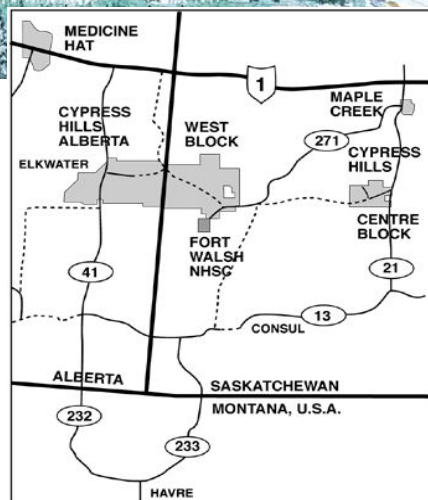

Hidden Valley Ski Resort is the perfect destination for your group. This unique location is 45 minutes from Medicine Hat, Alberta in Cypress Hills Provincial Park. Whether it is a family outing, a group of friends, a birthday party, club or team, a staff reward or your church group our ski hill is ready to provide your group with a fun outdoor recreational outing. We are ready for your visit and we will support your event planning and help you every step of the way. If you have **20 or more** in your group then this program will allow you to coordinate your event in a cost-effective way. Our goal is to provide the best possible experience and value for everyone in the group.

Whatever the occasion, we have something for your group. Customize your package with lift tickets, rentals, and café vouchers. Maybe you want a fun for your group or you want a ladies only group, whatever unique needs your group is looking for we are here to assist in making them happen!

Elevation 1400m / 4594 ft
Vertical 200m / 656 ft